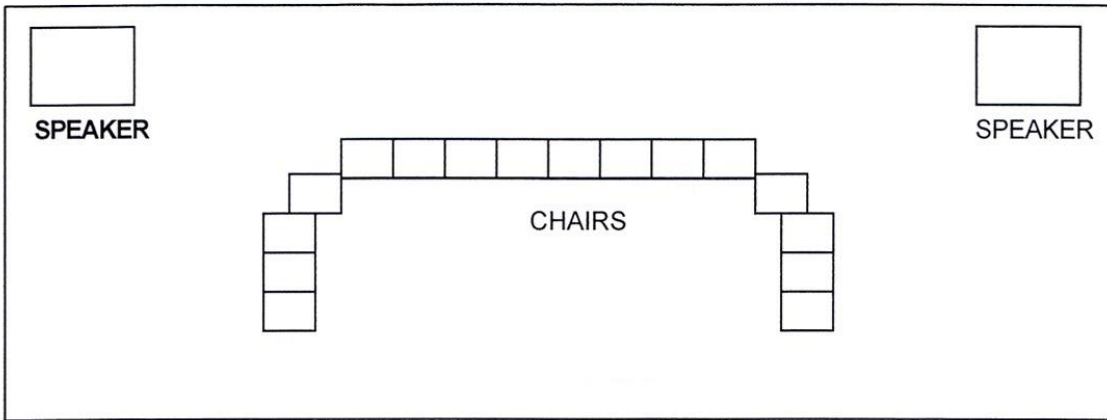

**America's Hottest Hypnotist**  
[www.bobfaith.com](http://www.bobfaith.com)

**Preferred Stage Setups For Sound**

Option 1: A stage measuring 20 x 12 with two speakers in back of the volunteer seats. Volunteer seats shaped in a U pattern

**STAGE 20X12**

**AUDIENCE**

Option 2: If you aren't provided with speakers up on the stage, request a monitor be hooked up at the front of the stage facing your volunteers

**STAGE 20X12**

**AUDIENCE**